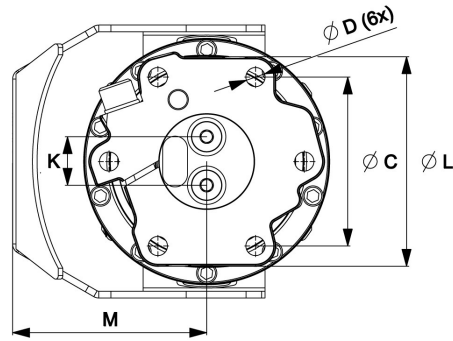

G 121 Y BC

Part No.: 7212054

- Protected Hose Routing
- BC¹

Upper connection	Lower connection
G 1/2	G 1/2

A: MPB1	B: MPB	C: Ø173 mm	D: Ø17 mm	F: 30 mm	H: 333 mm	K: 43 mm	L: Ø209 mm	M: 164 mm
------------	-----------	---------------	--------------	-------------	--------------	-------------	---------------	--------------

57.2 kg	360°	Max 100 kN	Max 50 kN	2200 Nm	Max 25 l/min	Max 25 MPa	Max 25 MPa	Max 25 MPa

¹ BC means that the product is purpose built for hydraulic control of the MPB1 brake.

Adapter sets are available for alternative connections.