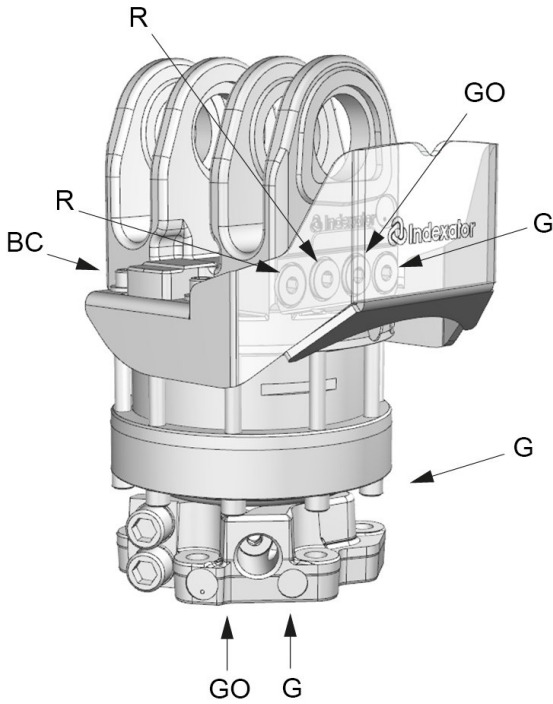

G 121 Y BC

Part No.: 7212054

- Protected Hose Routing
- BC¹

Upper connection	Lower connection
G 1/2	G 1/2

A: MPB1	B: MPB	C: Ø173 mm	D: Ø17 mm	F: 30 mm	H: 333 mm	K: 43 mm	L: Ø209 mm	M: 164 mm
------------	-----------	---------------	--------------	-------------	--------------	-------------	---------------	--------------

57.2 kg	360°	Max 100 kN	Max 50 kN	2200 Nm	Max 25 l/min	Max 25 MPa	Max 25 MPa	Max 25 MPa

¹ BC means that the product is purpose built for hydraulic control of the MPB1 brake.

Adapter sets are available for alternative connections.