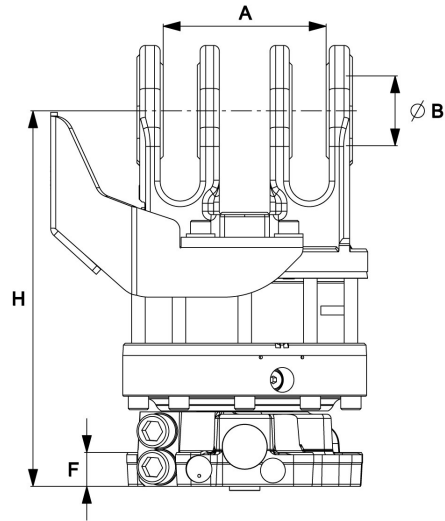

G 121 Y BC

Part No.: 7212054

- Protected Hose Routing
- BC¹

Upper connection	Lower connection
G 1/2	G 1/2

A: MPB1	B: MPB	C: Ø173 mm	D: Ø17 mm	F: 30 mm	H: 333 mm	K: 43 mm	L: Ø209 mm	M: 164 mm
------------	-----------	---------------	--------------	-------------	--------------	-------------	---------------	--------------

57.2 kg	360°	Max 100 kN	Max 50 kN	2200 Nm	Max 25 l/min	Max 25 MPa	Max 25 MPa	Max 25 MPa

¹ BC means that the product is purpose built for hydraulic control of the MPB1 brake.

Adapter sets are available for alternative connections.